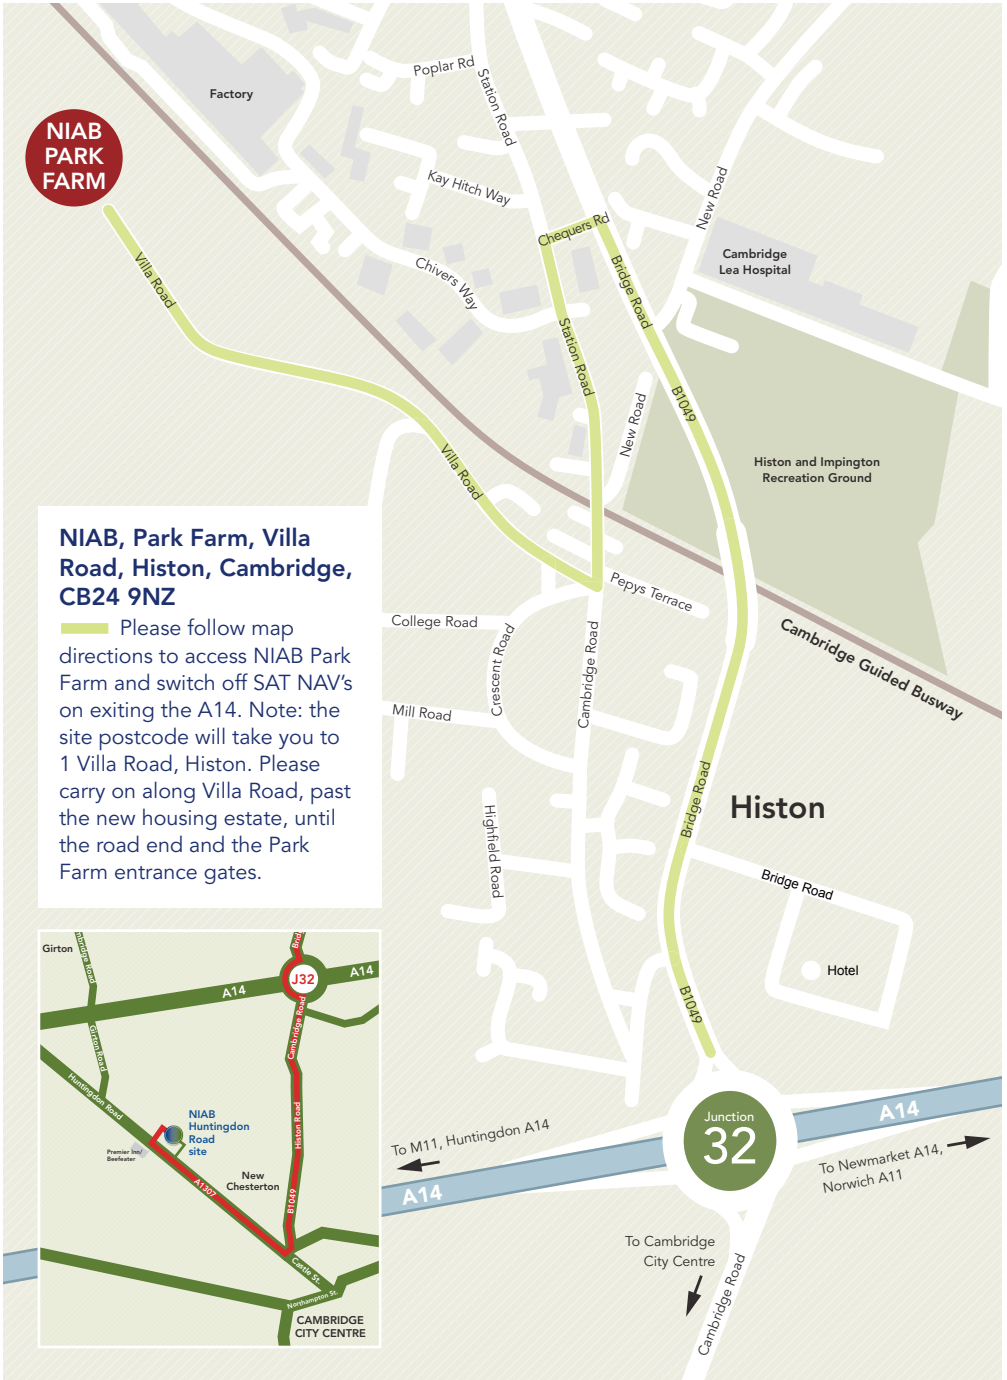

NIAB PARK FARM AND THE SOPHI TAYLOR BUILDING

NIAB Innovation Farm facilities, MacLeod Complex and NIAB TAG field demonstrations

**NIAB
PARK
FARM**

NIAB, Park Farm, Villa Road, Histon, Cambridge, CB24 9NZ

— Please follow map directions to access NIAB Park Farm and switch off SAT NAV's on exiting the A14. Note: the site postcode will take you to 1 Villa Road, Histon. Please carry on along Villa Road, past the new housing estate, until the road end and the Park Farm entrance gates.